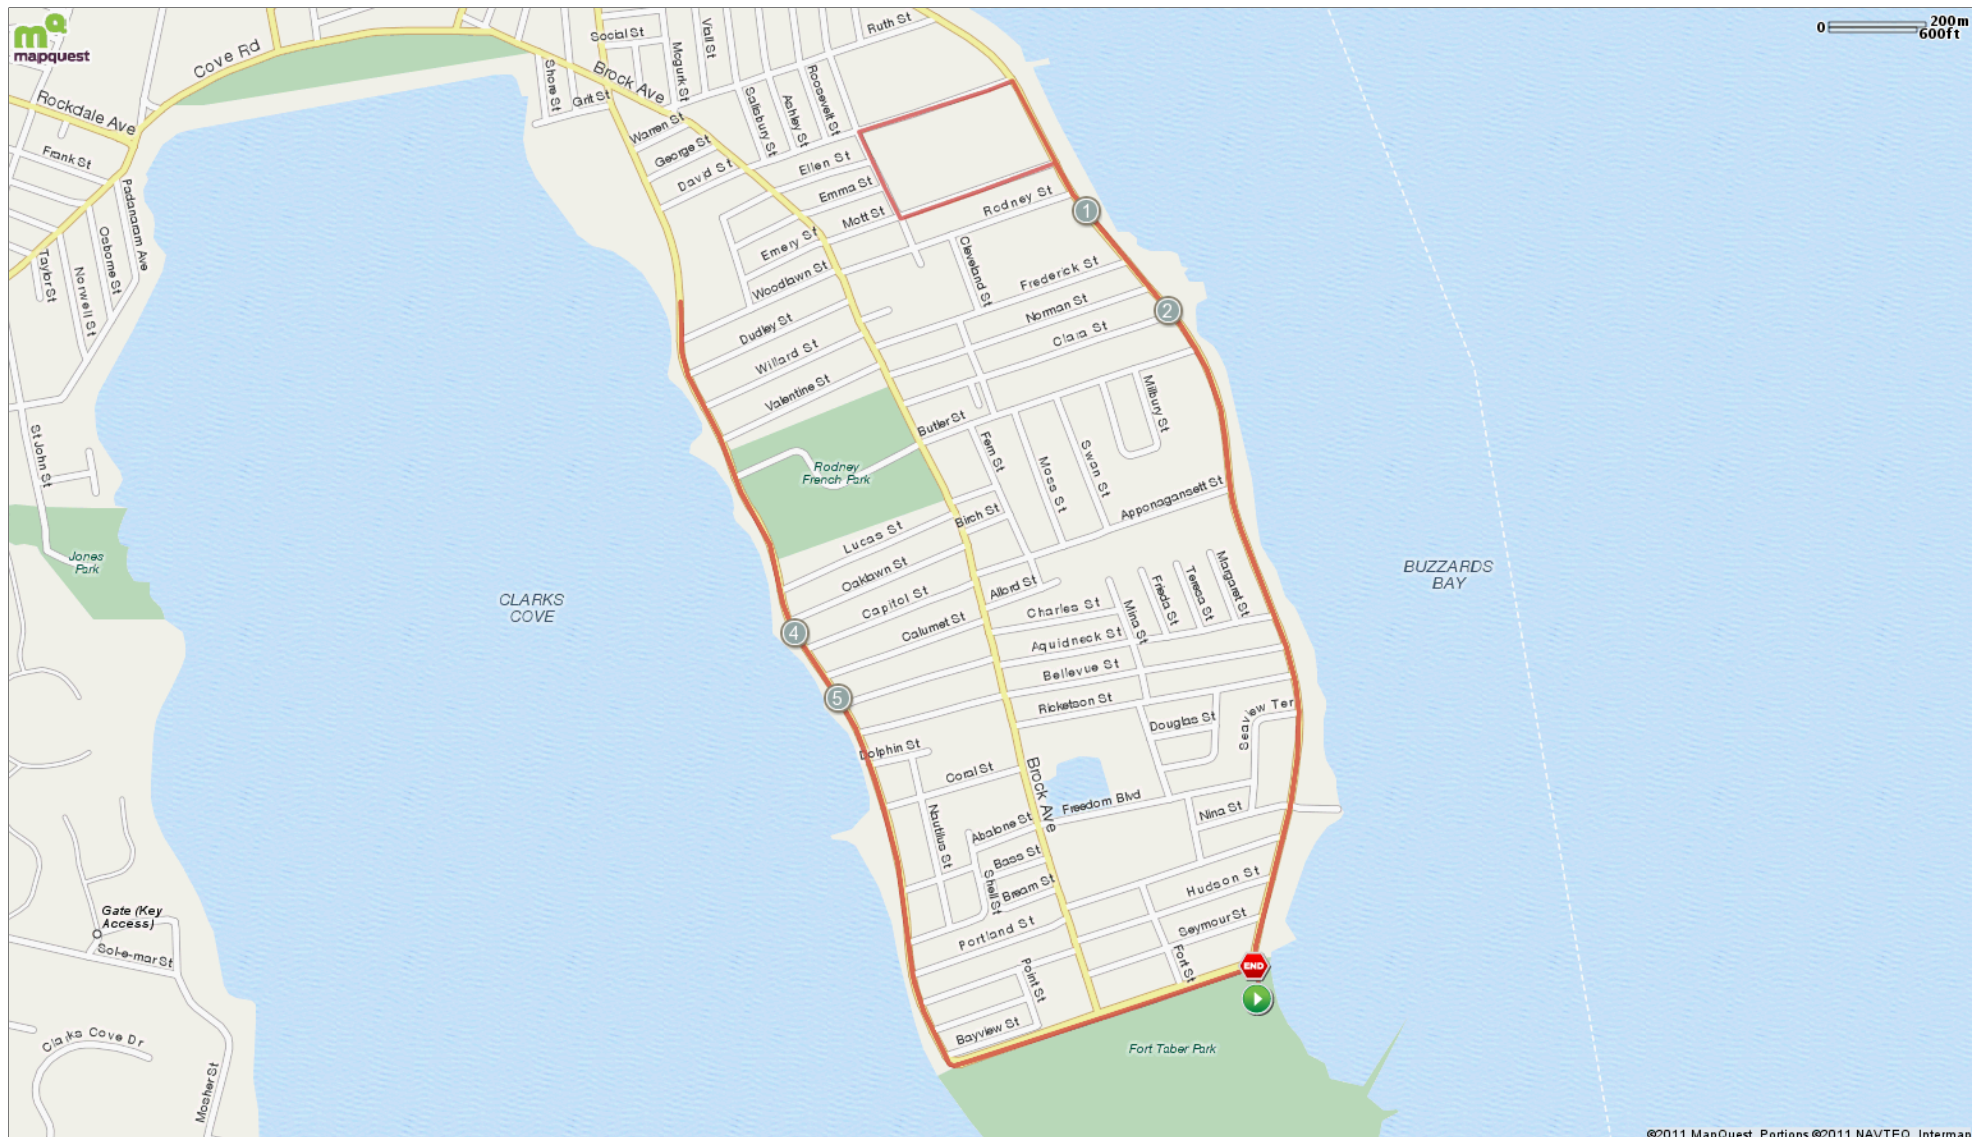

Whaling City Triathlon v4

Starts In New Bedford, Massachusetts

5.97 miles

Description