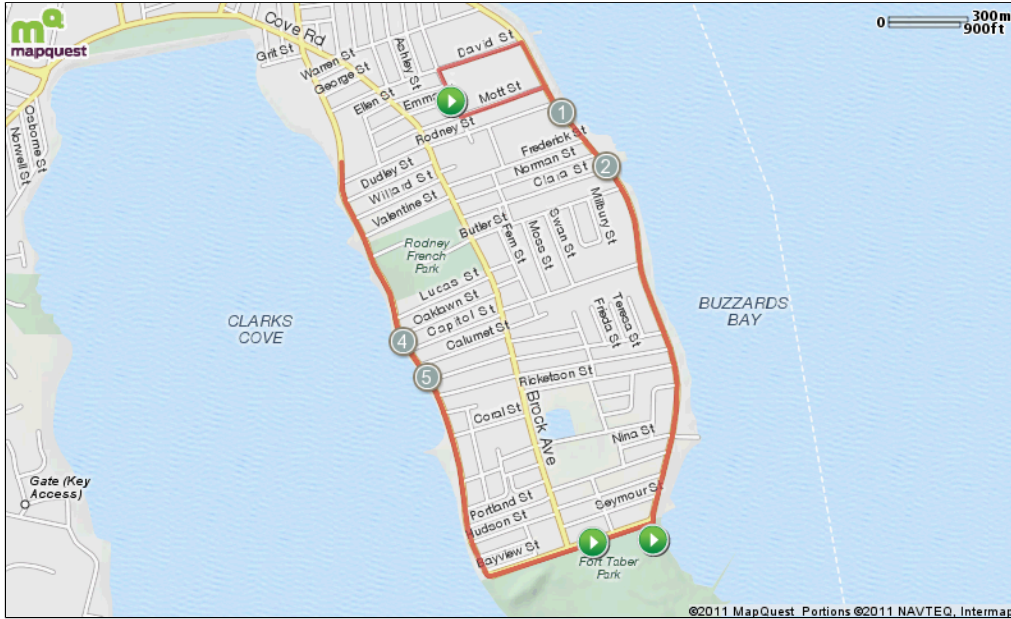

Whaling City Triathlon v4

Starts In New Bedford, Massachusetts

5.97 miles

©2011 MapQuest. Portions ©2011 NAVTEQ, Intermap

Description

Whaling City Triathlon v4

Starts In New Bedford, Massachusetts

Notes		
AT	FOR	NOTES
START	 264ft	Head north toward S Rodney French Blvd
0.05 mi.	 4280ft	Continue straight onto E Rodney French Blvd
0.86 mi.	 2428ft	Head northwest on E Rodney French Blvd toward Butler St
1.32 mi.	 181ft	Turn left onto David St
1.35 mi.	 900ft	Head west on David St toward Cleveland St
1.53 mi.	 436ft	Turn left onto Cleveland St
1.61 mi.	 236ft	Head southeast on Cleveland St toward Mott St
1.65 mi.	 558ft	Turn left onto Mott St

Notes		
AT	FOR	NOTES
4.51 mi.	 3472ft	Head south on W Rodney French Blvd toward Woodlawn St
5.17 mi.	 2185ft	Head south on W Rodney French Blvd toward Dolphin St
5.58 mi.	 1153ft	Slight left to stay on W Rodney French Blvd
5.8 mi.	 1067ft	Head east on S Rodney French Blvd toward Fort St
6 mi.		Turn left

Notes		
AT	FOR	NOTES
START	264ft	Head north toward S Rodney French Blvd
0.05 mi.	4280ft	Continue straight onto E Rodney French Blvd
0.86 mi.	2428ft	Head northwest on E Rodney French Blvd toward Butler St
1.32 mi.	181ft	Turn left onto David St
1.35 mi.	900ft	Head west on David St toward Cleveland St
1.53 mi.	436ft	Turn left onto Cleveland St
1.61 mi.	236ft	Head southeast on Cleveland St toward Mott St
This segment shows 1.65 mi. (8,725 ft.) of your route.		

Notes		
AT	FOR	NOTES
3.4 mi.	1mi 595ft	Head west on S Rodney French Blvd toward Seymour St
4.51 mi.	3472ft	Head south on W Rodney French Blvd toward Woodlawn St
5.17 mi.	2185ft	Head south on W Rodney French Blvd toward Dolphin St
5.58 mi.	1153ft	Slight left to stay on W Rodney French Blvd
5.8 mi.	1067ft	Head east on S Rodney French Blvd toward Fort St
6 mi.	0ft	Turn left
This segment shows 2.84 mi. (15,009 ft.) of your route.		