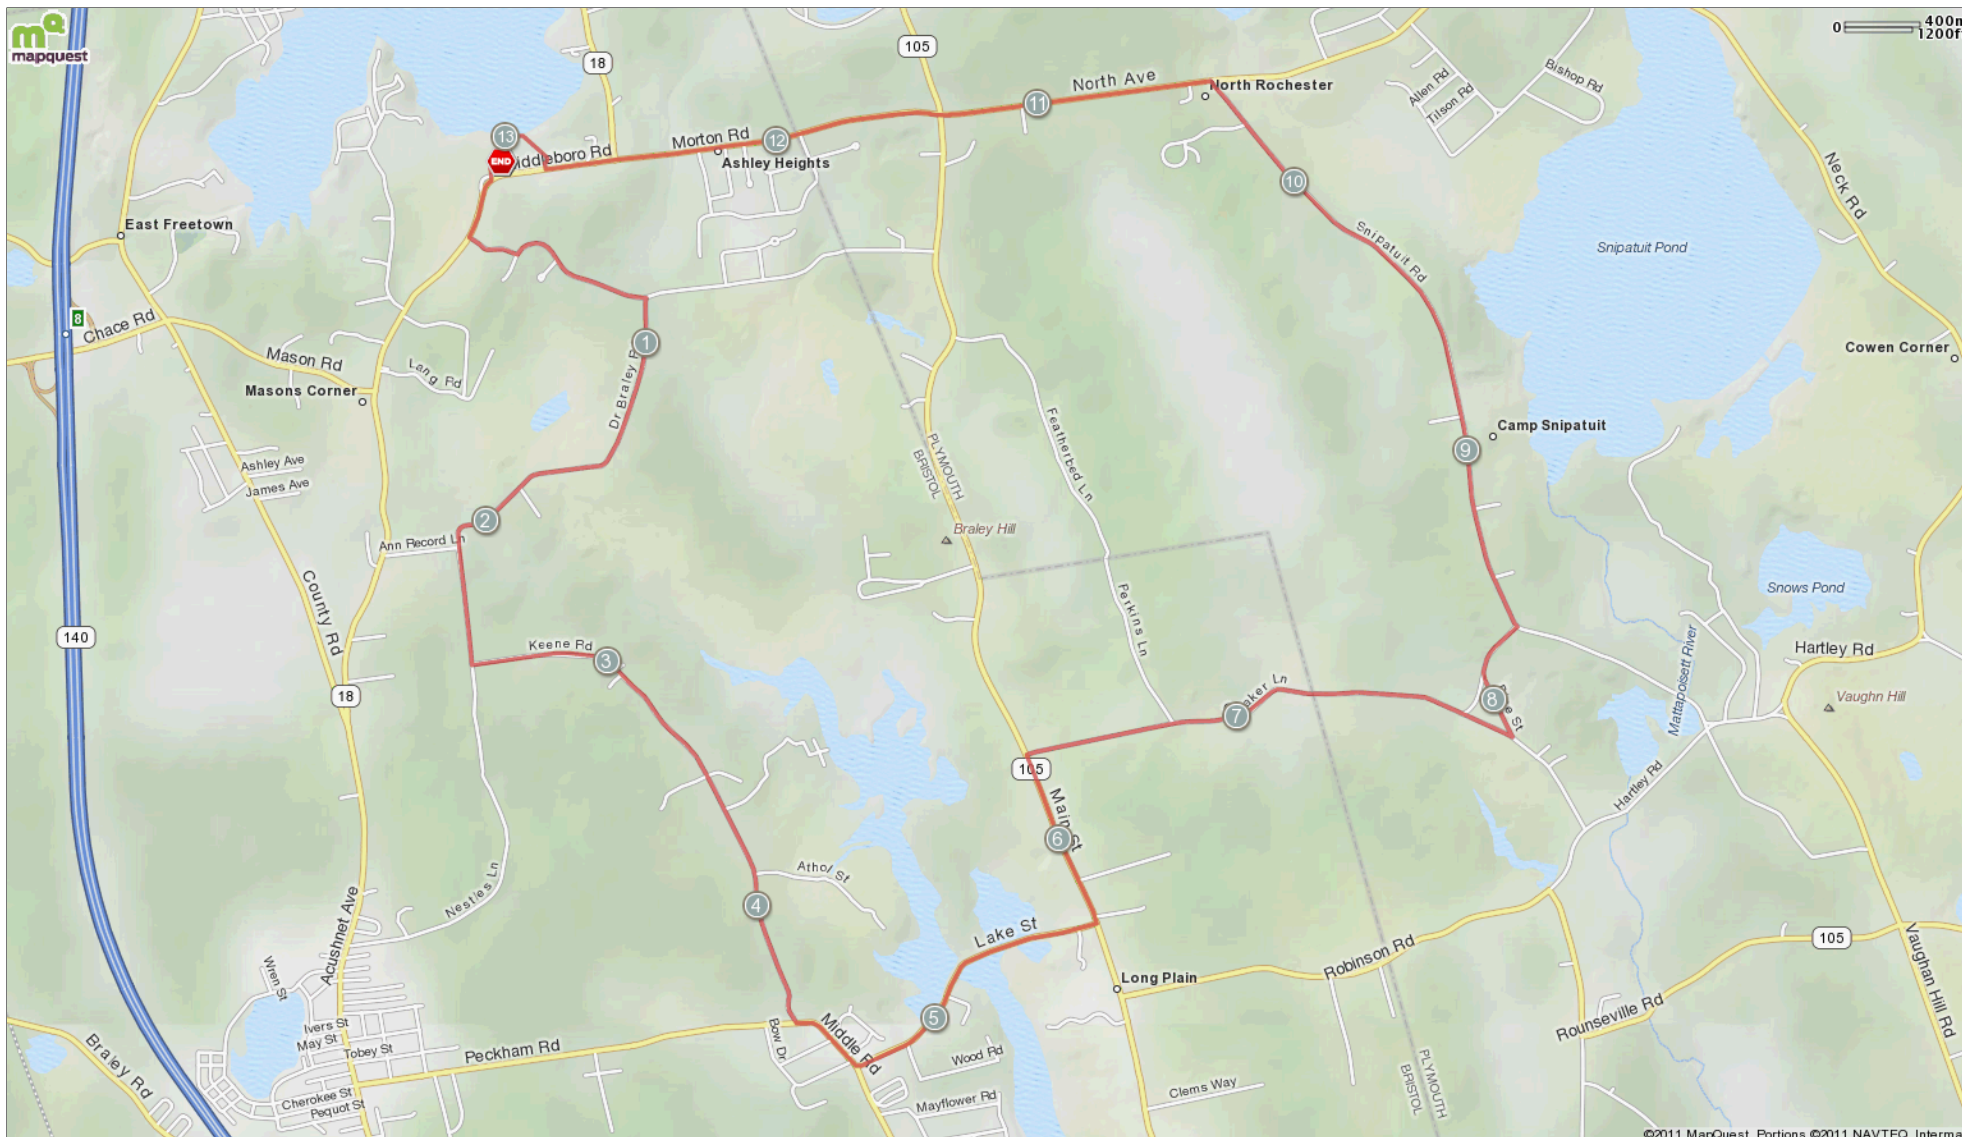

Patriot Half Run

Starts In East Freetown, Massachusetts

13.07 miles

Description

© MapMyFitness, LLC. All Rights Reserved, 2005-2008 | View more maps online at:
 Find this route online at mapmyrun.com/routes/view/30987256
 Distance values on this map may differ slightly from values reported on the route engine.

Notes		
AT	FOR	NOTES
START	338ft	Head south toward MA-18 N/ Middleboro Rd
0.06 mi.	37ft	Turn right at MA-18 S/ Middleboro Rd
0.07 mi.	885ft	Head southwest on MA-18 S/ Middleboro Rd toward Rousevell Dr
0.24 mi.	196ft	Head south on MA-18 S/ Middleboro Rd toward Rousevell Dr
0.28 mi.	929ft	Turn left at Rousevell Dr
0.45 mi.	1341ft	Turn left to stay on Rousevell Dr
0.71 mi.	1300ft	Head east on Rousevell Dr toward Dr Braley Rd/ Kendric Rd
0.95 mi.	1128ft	Turn right at Dr Braley Rd/ Kendric Rd
1.17 mi.	3277ft	Head south on Dr Braley Rd/ Kendric Rd toward Grandpa Protin Dr
1.79 mi.	1976ft	Head southwest on Dr Braley Rd/ Kendric Rd toward Grandpa Protin Dr
2.16 mi.	1619ft	Continue onto Keene Rd
2.47 mi.	552ft	Head south on Keene Rd
2.57 mi.	3269ft	Turn left to stay on Keene Rd
This segment shows 2.85 mi. (15,028 ft.) of your route.		

Notes		
AT	FOR	NOTES
3.19 mi.	4376ft	Head southeast on Keene Rd toward Sandpiper Ln
4.02 mi.	2263ft	Head south on Keene Rd toward Peckham Rd
4.45 mi.	369ft	Turn left at Peckham Rd
4.52 mi.	991ft	Head southeast on Peckham Rd toward Gabriel Farm Dr
4.71 mi.	1950ft	Slight left at Lake St
5.07 mi.	3212ft	Head north on Lake St toward Sherri Ln
5.68 mi.	428ft	Turn left at MA-105 N/ Main St
5.76 mi.	2881ft	Head northwest on MA-105 N/ Main St toward Lantern Ln
6.31 mi.	2119ft	Turn right at Quaker Ln
6.71 mi.	4401ft	Head east on Quaker Ln toward Perkins Ln
7.54 mi.	1168ft	Head east on Quaker Ln
7.77 mi.	1043ft	Continue onto Andrew Burke Ln
This segment shows 5.39 mi. (28,470 ft.) of your route.		