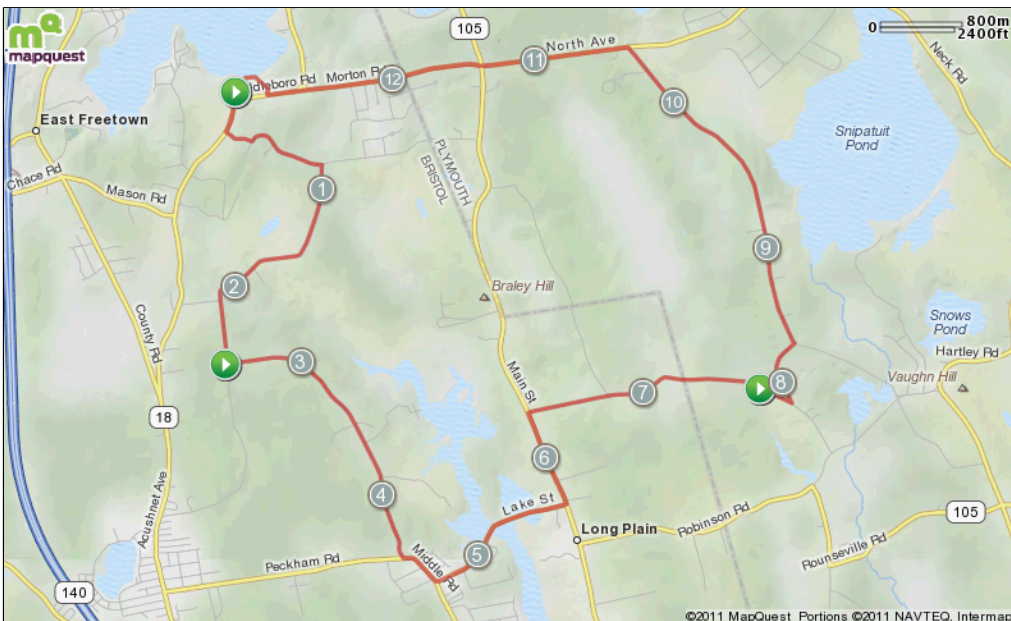

Patriot Half Run

Starts In East Freetown, Massachusetts

13.07 miles

Description

© MapMyFitness, LLC. All Rights Reserved, 2005-2008 | View more maps online at:
 Find this route online at mapmyrun.com/routes/view/30987256
 Distance values on this map may differ slightly from values reported on the route engine.

Notes		
AT	FOR	NOTES
START	338ft	Head south toward MA-18 N/ Middleboro Rd
0.06 mi.	37ft	Turn right at MA-18 S/ Middleboro Rd
0.07 mi.	885ft	Head southwest on MA-18 S/ Middleboro Rd toward Rousevell Dr
0.24 mi.	196ft	Head south on MA-18 S/ Middleboro Rd toward Rousevell Dr
0.28 mi.	929ft	Turn left at Rousevell Dr
0.45 mi.	1341ft	Turn left to stay on Rousevell Dr
0.71 mi.	1300ft	Head east on Rousevell Dr toward Dr Braley Rd/ Kendric Rd
0.95 mi.	1128ft	Turn right at Dr Braley Rd/ Kendric Rd
1.17 mi.	3277ft	Head south on Dr Braley Rd/ Kendric Rd toward Grandpa Protin Dr
1.79 mi.	1976ft	Head southwest on Dr Braley Rd/ Kendric Rd toward Grandpa Protin Dr
2.16 mi.	1619ft	Continue onto Keene Rd
2.47 mi.	552ft	Head south on Keene Rd
2.57 mi.	3269ft	Turn left to stay on Keene Rd
This segment shows 2.85 mi. (15,028 ft.) of your route.		

Notes		
AT	FOR	NOTES
3.19 mi.	4376ft	Head southeast on Keene Rd toward Sandpiper Ln
4.02 mi.	2263ft	Head south on Keene Rd toward Peckham Rd
4.45 mi.	369ft	Turn left at Peckham Rd
4.52 mi.	991ft	Head southeast on Peckham Rd toward Gabriel Farm Dr
4.71 mi.	1950ft	Slight left at Lake St
5.07 mi.	3212ft	Head north on Lake St toward Sherri Ln
5.68 mi.	428ft	Turn left at MA-105 N/ Main St
5.76 mi.	2881ft	Head northwest on MA-105 N/ Main St toward Lantern Ln
6.31 mi.	2119ft	Turn right at Quaker Ln
6.71 mi.	4401ft	Head east on Quaker Ln toward Perkins Ln
7.54 mi.	1168ft	Head east on Quaker Ln
7.77 mi.	1043ft	Continue onto Andrew Burke Ln
This segment shows 5.39 mi. (28,470 ft.) of your route.		